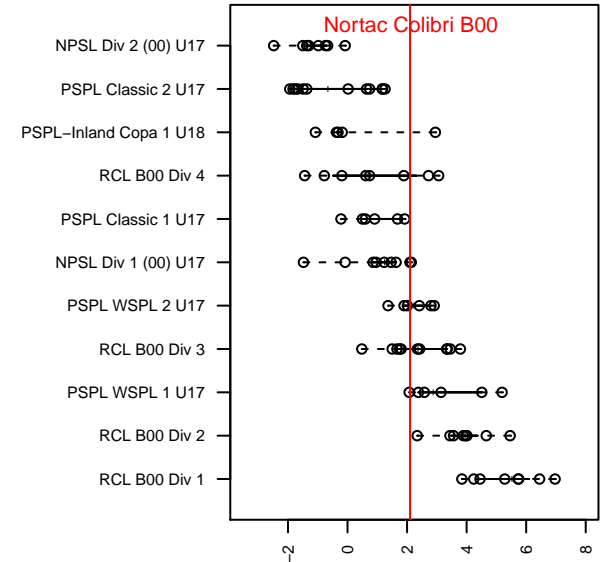

Nortac Colibri B00

North Tacoma SC
 Tacoma, WA
 B00 total strength=1500
 attack=16.01 defense=8.01
 fall league = NPSL Div 1 (00) U17
 notes= Rene

alt names used:
 Nortac Colibri B00 Rene
 Colibri
 Colibri Boys U17

Venues played:
 2016 Starfire Spring Classic BU17
 2016 Blast Off B1999-00 B
 2016 NPSL Division 1 (00) U17
 2016 WYS Presidents Cup B00

Nortac Colibri B00
 Dots are actual minus expected GF (blue circles) and GA (red triangles).
 Blue line is smoothed change in attack strength. Red is smoothed change in defense strength.

**attack and defense variance (black dot)
relative to other teams
and top 10 in region**

**attack and defense rating
relative to others at age
and all opponents in last 13 months**

Performance relative to 13 month average